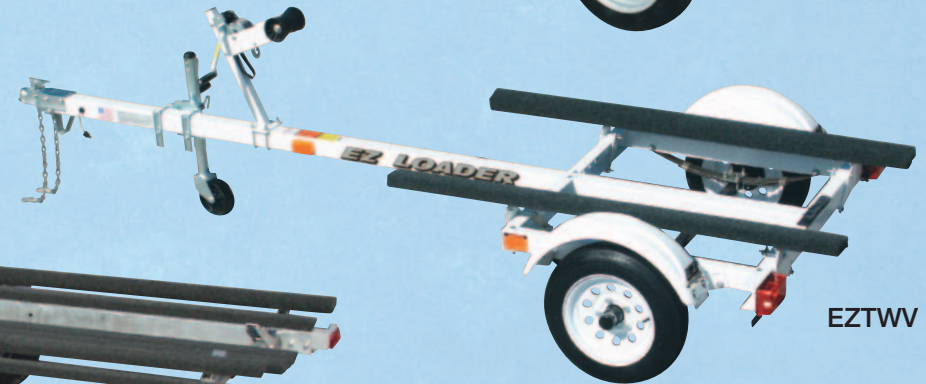

# The Right Trailer for the Right WV - EZ Loader Makes the Difference!

EZWV 1100

EZWV 1000

TEZWV 3300

EZTWV 800

Some trailers shown with optional equipment.

Model and Hull Length	Weight Capacity	WV Unit Capacity	Axle Style	Tire Size	Approx. Width Between Fender	Approx. Overall Width	Approx. Overall Length	Approx. Shipping Weight
EZTWV	600#	1	Spring	480x8B	45"	60"	12' 6"	218#
EZTWV	800#	1	Spring	480x12B	45"	60"	12' 6"	223#
EZWV	700#	1	Spring	480x8B	45"	60"	13'	245#
<b>EZWV</b>	<b>1000#</b>	1	Spring	480x12B	45"	60"	13'	250#
EZWV	1100#	1	Spring	480x12B	45"	60"	13'	280#
EZWV	1200#	2	Spring	530x12B	82.5"	96"	16' 8"	472#
<b>EZWV</b>	<b>1600#</b>	2	Spring	530x12C	82.5"	96"	16' 8"	474#
EZWV	1800#	2	Spring	ST 175\80R 13C	85.5"	101"	16' 8"	514#
EZWV	2100#	2	Spring	ST 175\80R 13C	85.5"	101"	16' 8"	590#
TEZWV	3300#	4	Spring	ST 175\80R 13C	82.5"	96"	28' 6"	1348#